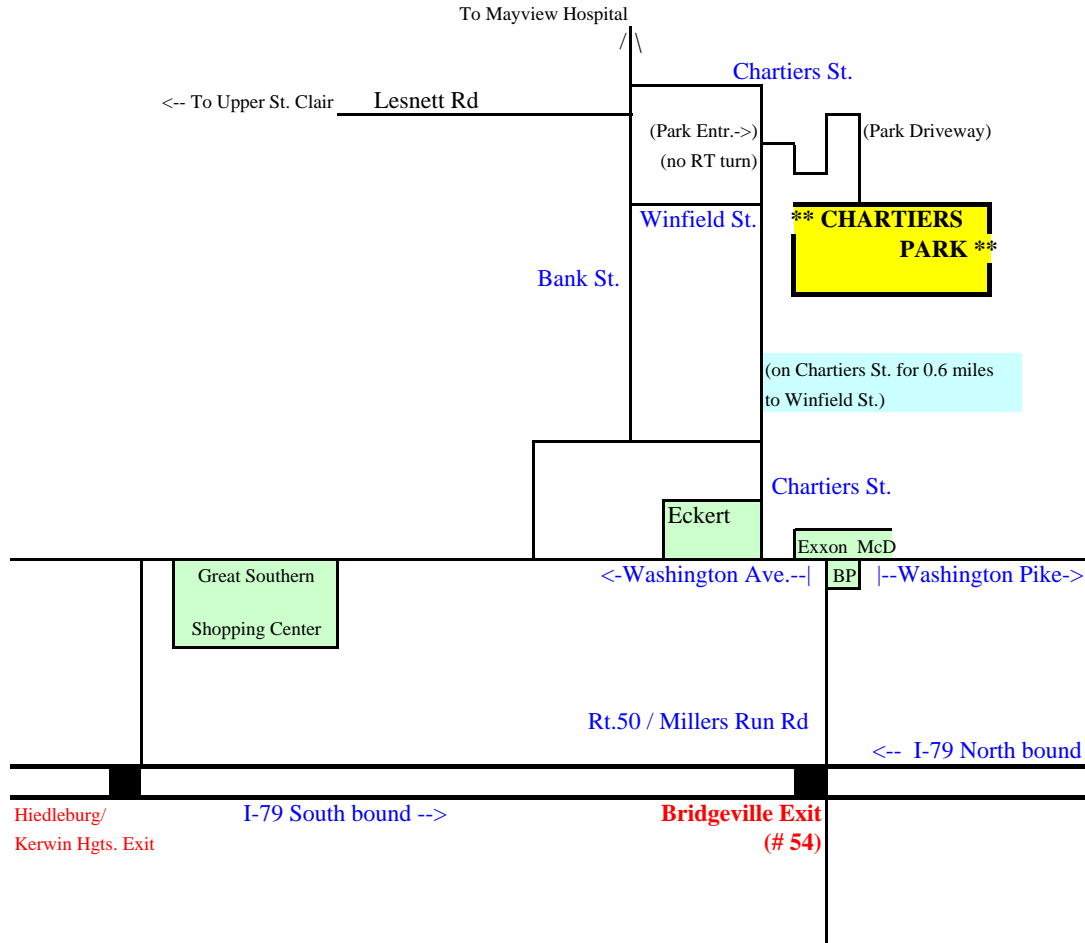

Directions to CHARTIERS PARK

BRIDGEVILLE, PA FROM I-79

- * Take the Bridgeville Exit (#54) off of I-79.
- * Turn RIGHT onto Rt.50 EAST/Millers Run Rd.--Get into the CENTER LANE of Rt.50E/Millers Run Rd.
- * Go to the light at the "T" by the Exxon (If traveling south bound on I-79 - go to the 2nd light // If traveling north bound on I-79 - go to the 1st light).
- * Turn LEFT onto Washington Ave.
- * Go across a short bridge, to the 1st light.
- * Turn RIGHT onto Chartiers St.
- * As you travel on Chartiers St. you will see Chartiers Park to your right, down the hill.
- * YOU CANNOT MAKE A RIGHT TURN INTO CHARTIERS PARK.
- * Continue on Chartiers St. for 0.6 miles from Washington Ave.
- * Turn LEFT onto Winfield St.
- * Go to the Stop Sign.
- * Turn RIGHT onto Bank St.
- * Turn at the 1st RIGHT back onto Chartiers St.
- * Turn at the 1st LEFT, down the hill, into CHARTIERS PARK.