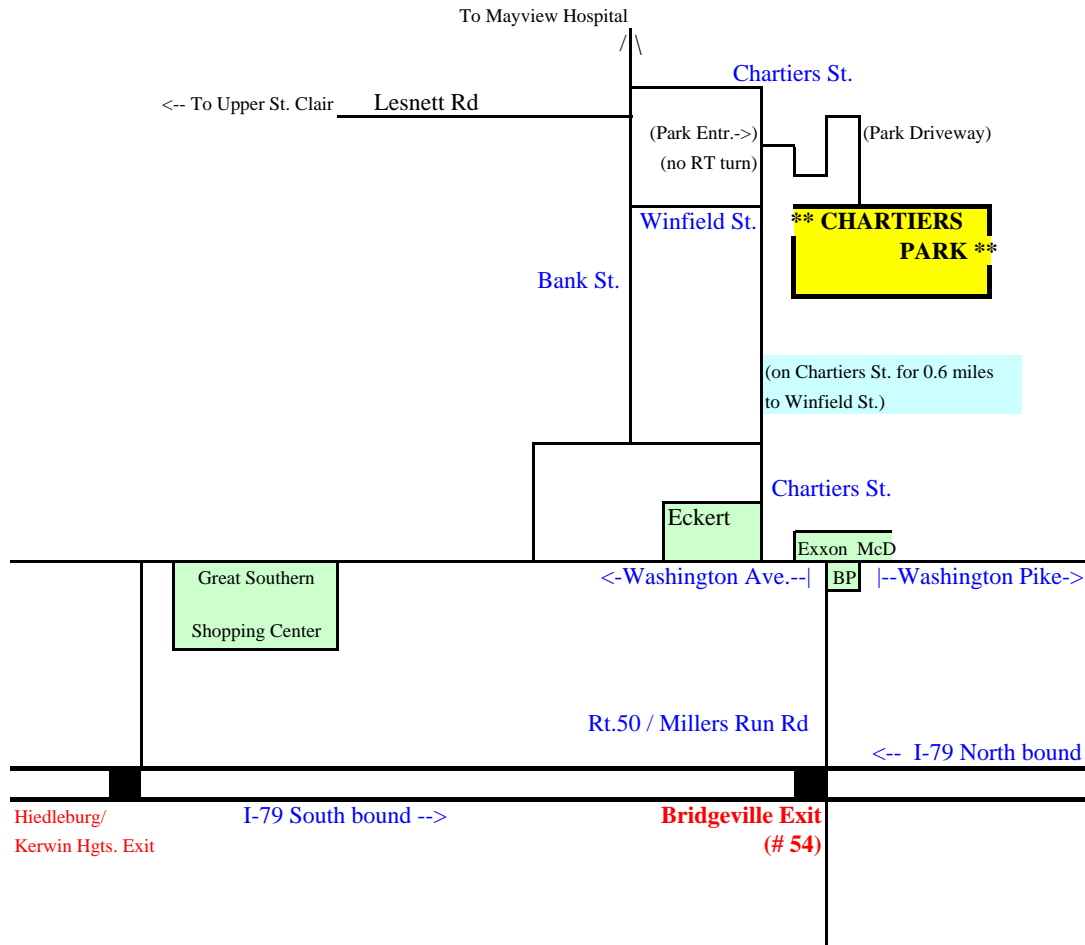

# Directions to CHARTIERS PARK

## BRIDGEVILLE, PA FROM I-79

- \* Take the Bridgeville Exit (#54) off of I-79.
- \* Turn RIGHT onto Rt.50 EAST/Millers Run Rd.--Get into the CENTER LANE of Rt.50E/Millers Run Rd.
- \* Go to the light at the "T" by the Exxon (If traveling south bound on I-79 - go to the 2nd light // If traveling north bound on I-79 - go to the 1st light).
- \* Turn LEFT onto Washington Ave.
- \* Go across a short bridge, to the 1st light.
- \* Turn RIGHT onto Chartiers St.
- \* As you travel on Chartiers St. you will see Chartiers Park to your right, down the hill.
- \* YOU CANNOT MAKE A RIGHT TURN INTO CHARTIERS PARK.
- \* Continue on Chartiers St. for 0.6 miles from Washington Ave.
- \* Turn LEFT onto Winfield St.
- \* Go to the Stop Sign.
- \* Turn RIGHT onto Bank St.
- \* Turn at the 1st RIGHT back onto Chartiers St.
- \* Turn at the 1st LEFT, down the hill, into CHARTIERS PARK.